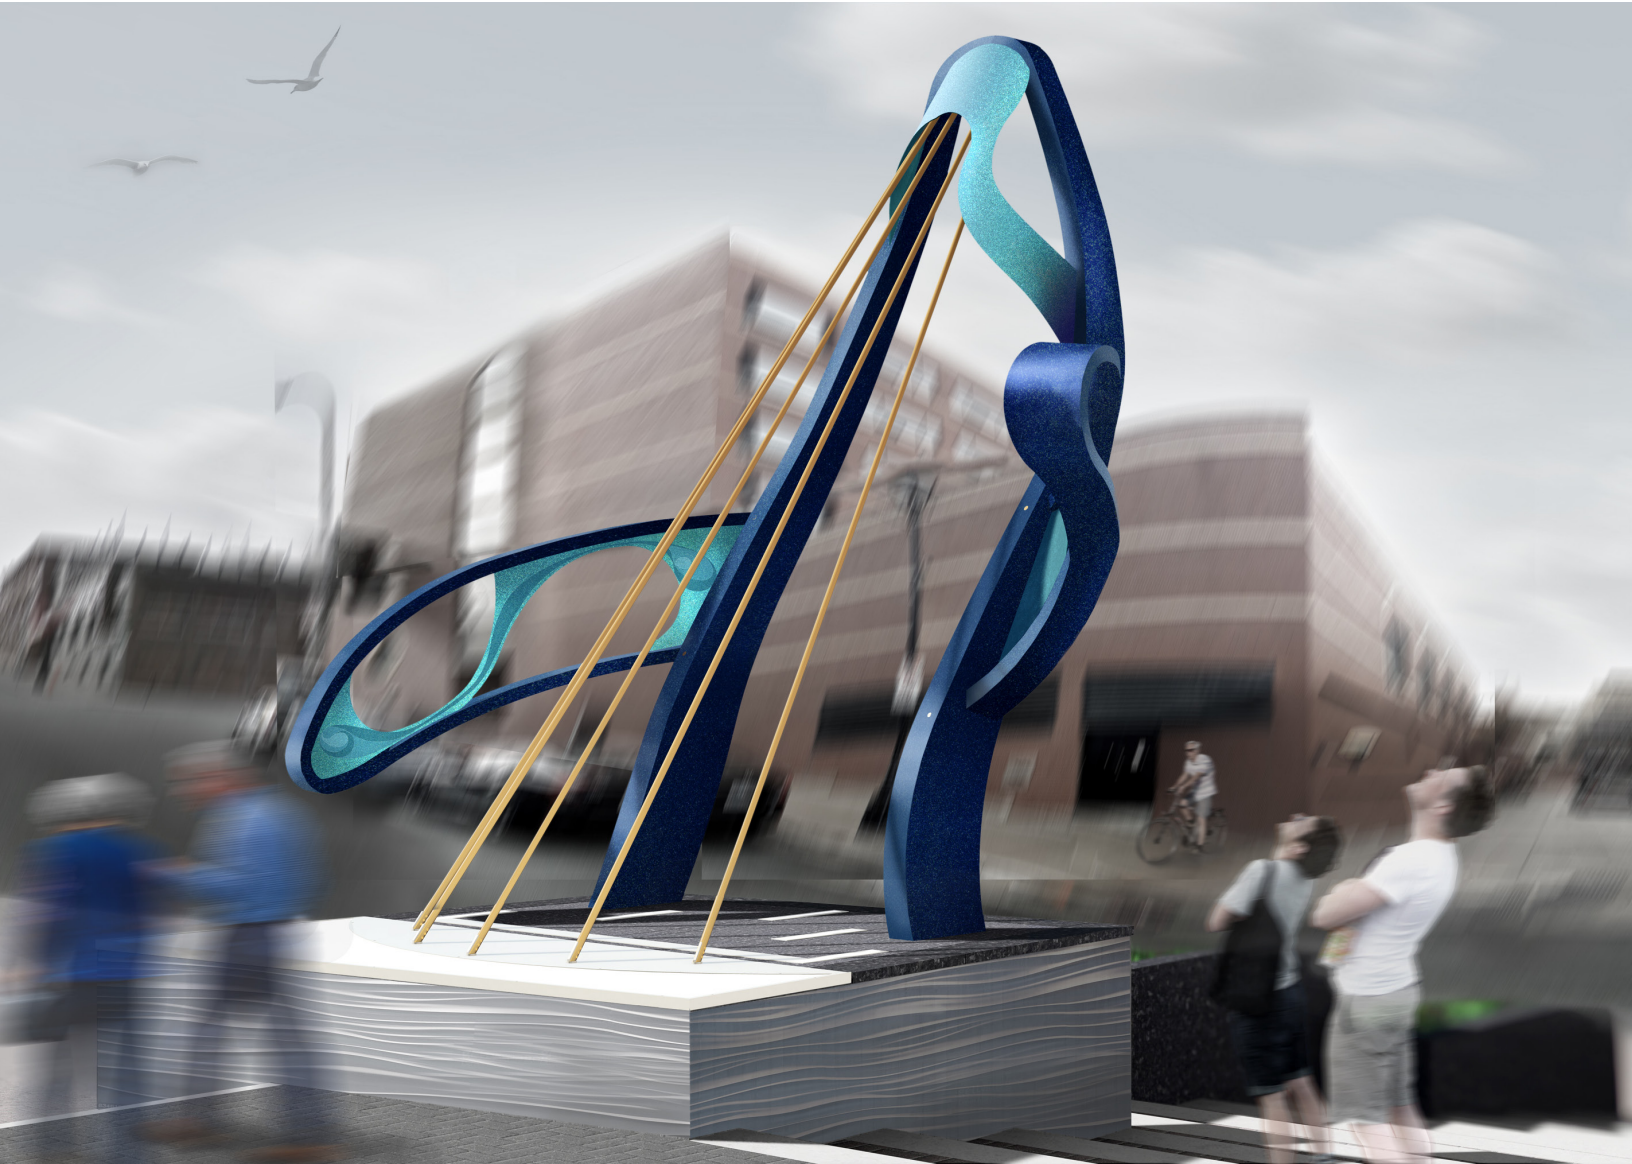

refinelines

Colin Dorgan
Fine Art and Design

"Breach"

The Piece is to be named in memory of the late Noel Fowler. He had been a friend, Architect and a thoughtful member of the community in Halifax.

This form is based on a young humpback whale. This is the moment of weightlessness at the peak of her hopeful breach. The leaning archway is being held in time by 5 brass rods. This structural dialogue is intended to inspire and challenge convention. Breaking through the surface.